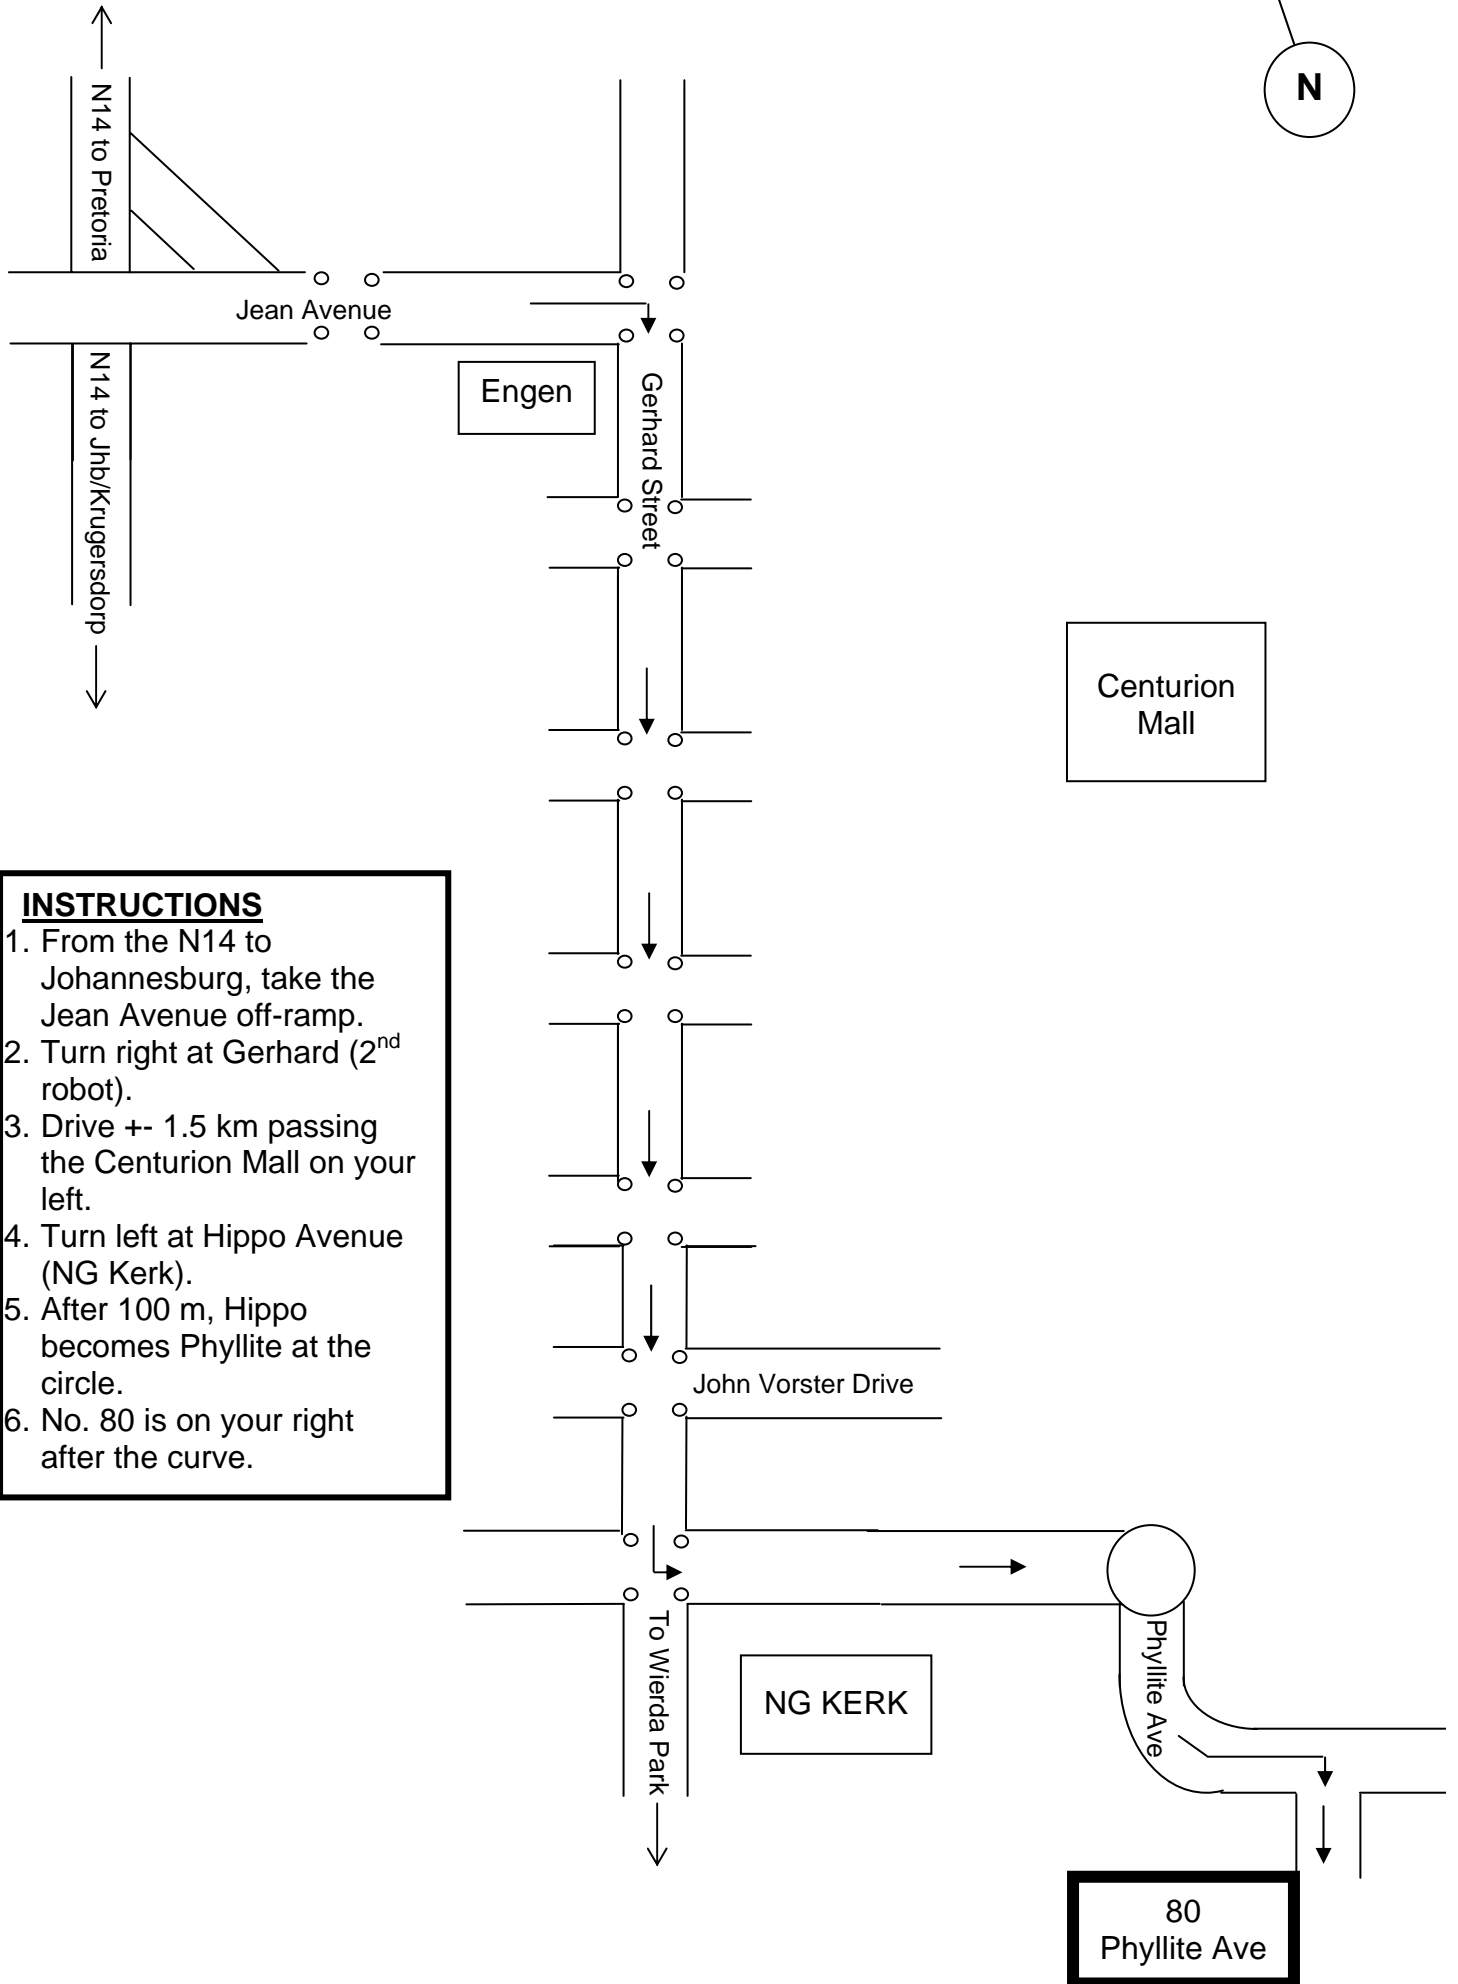

**DIRECTIONS TO 80 PHYLLITE AVE, ZWARTKOP EXT 5**  
**FROM PRETORIA WEST SIDE**

- INSTRUCTIONS**
1. From the N14 to Johannesburg, take the Jean Avenue off-ramp.
  2. Turn right at Gerhard (2<sup>nd</sup> robot).
  3. Drive +- 1.5 km passing the Centurion Mall on your left.
  4. Turn left at Hippo Avenue (NG Kerk).
  5. After 100 m, Hippo becomes Phyllite at the circle.
  6. No. 80 is on your right after the curve.